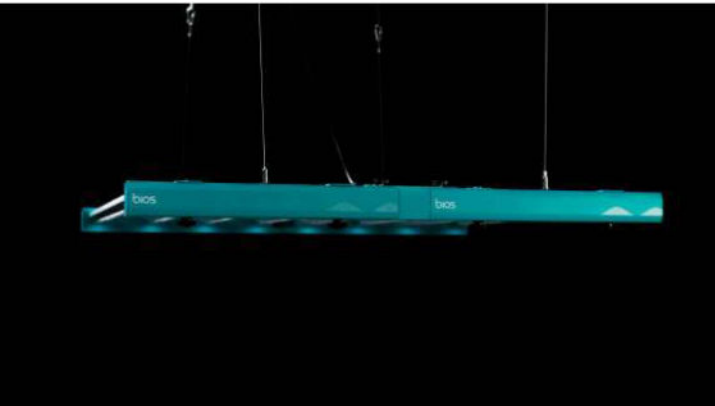

bios

Icarus™ Li2

HIGH OUTPUT
INSTALLS IN SECONDS
ENERGY EFFICIENT

Indoor + Vertical LED Grow Light Solution 800W

Unmatched Performance And Ease Of Use

The Li2 is an energy efficient and high output indoor grow light solution. With multiple mounting options including the RapidRack™ system, the Li2 was designed with the grower in mind. The Li2 brings lighting versatility that is naturally brilliant.

Features and Benefits

- + Industrial grade construction and durability.
- + Installs in seconds with our new RapidRack™ mounting system.
- + Optimized broad spectrum, dimmable light for all phases of plant growth and production.
- + Remote or onboard power supply.
- + Minimal profile fixture for maximum use of space.
- + Daisy chainable for efficiency and convenience.
- + Easy to clean glass lens and smooth backed fixture to maintain longevity.

Scientifically Engineered Spectrum Maximizes Photosynthesis and Growth

Performance Summary

- + Fixture Wattage: 800 Watts @ 277VAC
- + Voltage: 180-480VAC
- + Photosynthetic Photon Flux (PPF): 2,100 μmol/s
- + PAR Photon Efficacy (μmol PAR/J): 2.6 μmol/J @ 277 VAC
- + Ingress Protection: IP66
- + Warranty: 7 Year Fixture, 5 Year PSU

Fixture Specifications

APPLICATIONS	Indoor Racks, Shelves, Suspension
INPUT VOLTAGE	180-480 VAC
FIXTURE SIZE / WEIGHT US	45"L x 45"W x 3"H 32lbs
FIXTURE SIZE / WEIGHT M	115 cm L x 115 cm W x 7.6 cm H 14.5kg
POWER SUPPLY WEIGHT US	11.34"L x 5.67"W x 1.95"H 11.4 lbs
POWER SUPPLY WEIGHT M	28.80 cm L x 14.40 cm W x 4.95 cm H 5.2kg
DIMMING SOURCE CURRENT	300 uA (typical) Provides Source Current
DIMMING PROTOCOL	0-10VI Dims to Off Linearly Provides Source
HOUSING AND FINISH	Anodized Aluminum & Tempered Glass
MOUNTING TECHNIQUE	RapidRack Mounting, Gripple Mounting
MOUNTING HEIGHT	12"-24" Above Plant Canopy
SPECTRUM	Photosynthetically Optimized Broad Spectrum