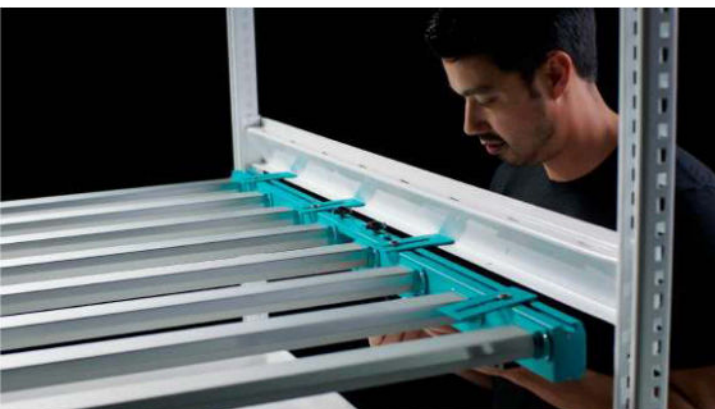

bios

Icarus™ Li2

HIGH OUTPUT
INSTALLS IN SECONDS
ENERGY EFFICIENT

Indoor + Vertical LED Grow Light Solution 800W

Unmatched Performance And Ease Of Use

The Li2 is an energy efficient and high output indoor grow light solution. With multiple mounting options including the RapidRack™ system, the Li2 was designed with the grower in mind. The Li2 brings lighting versatility that is naturally brilliant.

Features and Benefits

- + Industrial grade construction and durability.
- + Installs in seconds with our new RapidRack™ mounting system.
- + Optimized broad spectrum, dimmable light for all phases of plant growth and production.
- + Remote or onboard power supply.
- + Minimal profile fixture for maximum use of space.
- + Daisy chainable for efficiency and convenience.
- + Easy to clean glass lens and smooth backed fixture to maintain longevity.

Fixture Specifications

APPLICATIONS	Indoor Racks, Shelves, Suspension
INPUT VOLTAGE	180-480 VAC
FIXTURE SIZE / WEIGHT US	45"L x 45"W x 3"H 32lbs
FIXTURE SIZE / WEIGHT M	115 cm L x 115 cm W x 7.6 cm H 14.5kg
POWER SUPPLY WEIGHT US	11.34"L x 5.67"W x 1.95"H 11.4 lbs
POWER SUPPLY WEIGHT M	28.80 cm L x 14.40 cm W x 4.95 cm H 5.2kg
DIMMING SOURCE CURRENT	300 uA (typical) Provides Source Current
DIMMING PROTOCOL	0-10VI Dims to Off Linearly Provides Source
HOUSING AND FINISH	Anodized Aluminum & Tempered Glass
MOUNTING TECHNIQUE	RapidRack Mounting, Gripple Mounting
MOUNTING HEIGHT	12"-24" Above Plant Canopy
SPECTRUM	Photosynthetically Optimized Broad Spectrum