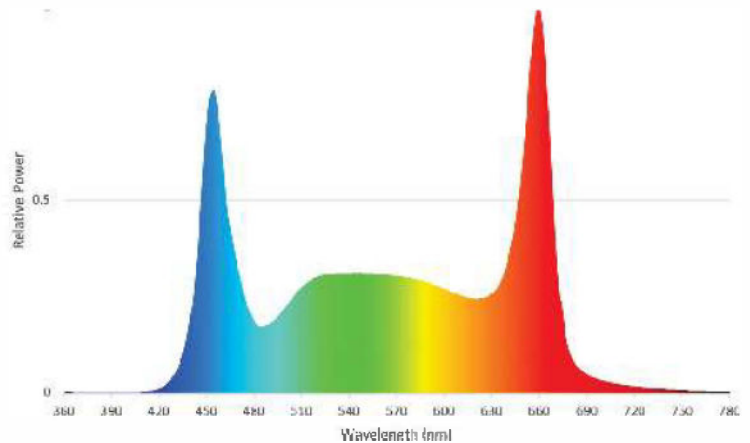

bios

Icarus™ Li2

HIGH OUTPUT
INSTALLS IN SECONDS
ENERGY EFFICIENT

Indoor + Vertical LED Grow Light Solution 800W

Unmatched Performance And Ease Of Use

The Li2 is an energy efficient and high output indoor grow light solution. With multiple mounting options including the RapidRack™ system, the Li2 was designed with the grower in mind. The Li2 brings lighting versatility that is naturally brilliant.

Scientifically Engineered Spectrum Maximizes Photosynthesis and Growth

Performance Summary

- + Fixture Wattage: 800 Watts @ 277VAC
- + Voltage: 180-480VAC
- + Photosynthetic Photon Flux (PPF): 2,100 μmol/s
- + PAR Photon Efficacy (μmol PAR/J): 2.6 μmol/J @ 277 VAC
- + Ingress Protection: IP66
- + Warranty: 7 Year Fixture, 5 Year PSU