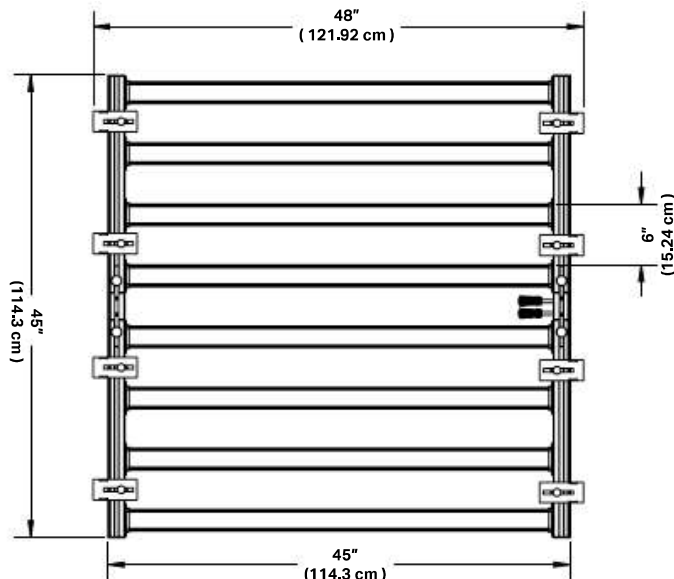

Fixture Specifications

APPLICATIONS	Indoor Racks, Shelves, Suspension
INPUT VOLTAGE	180-480 VAC
FIXTURE SIZE / WEIGHT US	45"L x 45"W x 3"H 32lbs
FIXTURE SIZE / WEIGHT M	115 cm L x 115 cm W x 7.6 cm H 14.5kg
POWER SUPPLY WEIGHT US	11.34"L x 5.67"W x 1.95"H 11.4 lbs
POWER SUPPLY WEIGHT M	28.80 cm L x 14.40 cm W x 4.95 cm H 5.2kg
DIMMING SOURCE CURRENT	300 uA (typical) Provides Source Current
DIMMING PROTOCOL	0-10VI Dims to Off Linearly Provides Source
HOUSING AND FINISH	Anodized Aluminum & Tempered Glass
MOUNTING TECHNIQUE	RapidRack Mounting, Gripple Mounting
MOUNTING HEIGHT	12"-24" Above Plant Canopy
SPECTRUM	Photosynthetically Optimized Broad Spectrum

Product Dimensions

Fixture

Power Supply