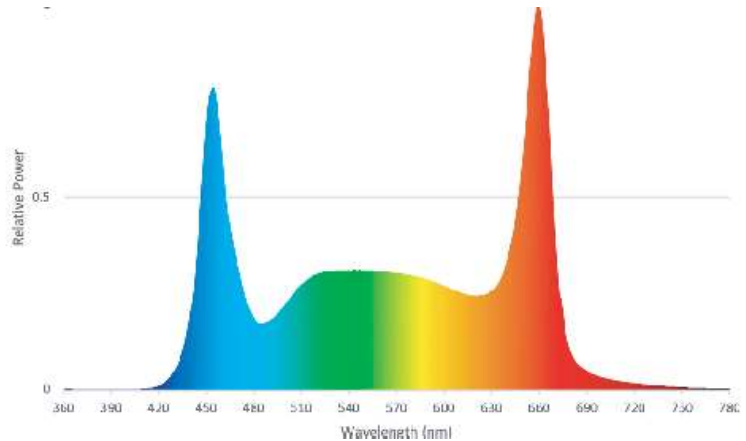

bios

1750 Endeavour™

HIGH OUTPUT
— INSTALLS IN SECONDS
ENERGY EFFICIENT

Indoor + Vertical Cannabis LED Grow Light Solution

Unmatched Performance And Ease Of Use

The 1750 Endeavour™ is an energy efficient and high output indoor grow light solution. With multiple mounting options including the RapidRack™ system, the Endeavour was designed with the grower in mind. The Endeavour brings lighting versatility that is naturally brilliant.

Scientifically Engineered Spectrum Maximizes Photosynthesis and Growth

Performance Summary

- + Fixture Wattage: 650 Watts @ 277VAC
- + Voltage: 120-277VAC
- + Photosynthetic Photon Flux (PPF): 1,750 $\mu\text{mol/s}$
- + PAR Photon Efficacy ($\mu\text{mol PAR/J}$): 2.7 $\mu\text{mol/J}$ @ 277 VAC
- + Ingress Protection: IP66
- + Warranty: **7 Year Fixture, 5 Year PSU**