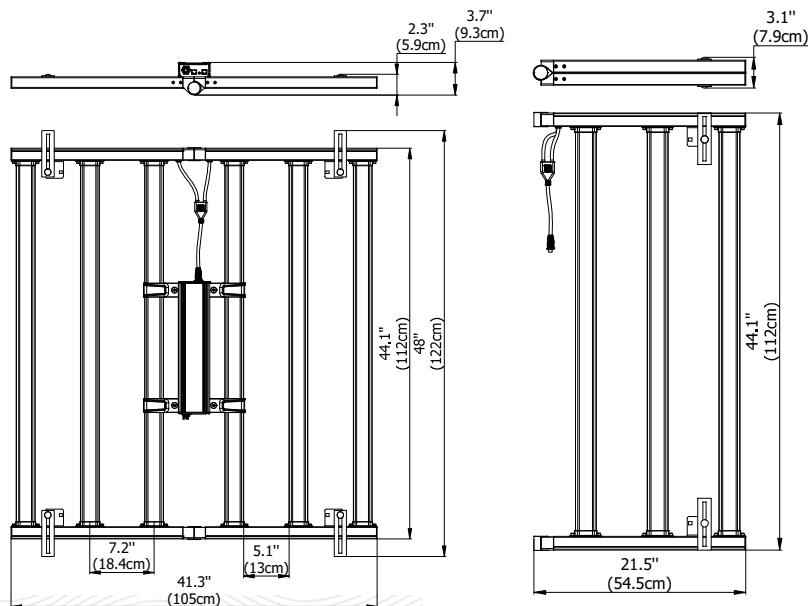

Fixture Specifications

APPLICATIONS	Indoor Racks, Suspension	CERTIFICATIONS	cETLus, RoHS, FCC, DLC
INPUT VOLTAGE	120-277 VAC	FIXTURE WATTAGE	650W @ 277VAC
FIXTURE SIZE / WEIGHT US	48"L x 41.3"W x 3.7"H 11lbs	POWER FACTOR	≥ 97%
FIXTURE SIZE / WEIGHT M	122 cm L x 105 cm W x 9.3 cm H 5tkg	PPF	1,750 μmol/s
POWER SUPPLY WEIGHT US	15.6"L x 11.2"W x 2.6"H 8lbs	PAR EFFICACY	2.70 μmol/J @ 277VAC
POWER SUPPLY WEIGHT M	39.5 cm L x 28.5cm W x 6.5 cm H 3.6kg	THERMAL MNGMT	Passive Thermal Management
DIMMING SOURCE CURRENT	150 uA (typical) Provides Source Current	WARRANTY	7 Year Fixture, 5 Year PSU
DIMMING PROTOCOL	0-10V Dims to Off Linearly Provides Source Current	LIGHT DISTRIBUTION	120°
HOUSING AND FINISH	Coated Aluminum & Tempered Glass	AMBIENT TEMP. RANGE	41°F-104°F (5°C-40°C)
MOUNTING TECHNIQUE	RapidRack Mounting, Suspension	INGRESS PROTECTION	IP66
MOUNTING HEIGHT	6"-12" Above Plant Canopy	REPORTED LIFETIME	Q90: > 60000 hrs
SPECTRUM	Photosynthetically Optimized Broad Spectrum		

Product Dimensions

Fixture

Power Supply