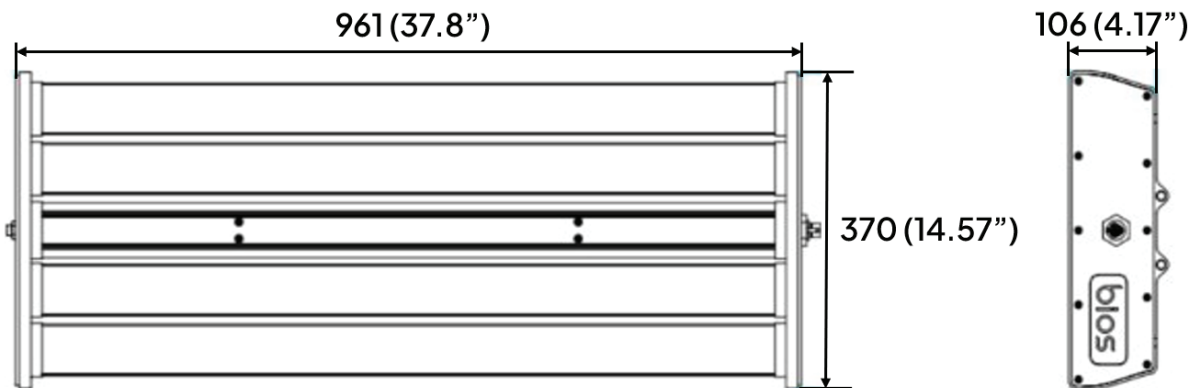

40% more PAR*

Powerful and Efficient
High Intensity LED
Top Light Fixture

Ideal for Direct 1:1
1000W HPS
Replacement

Waterproof Power Port

IP66 Rated

Protection from
IPM, watering
wands, and irrigation
leaks

Daisy Chain Options

Voltage (V)	Max # Connected	Current (A)
277	3	3.8
347	4	3.0
480	6	2.2

Based on 14g cabling

* More PAR compared to standard HPS 1000W light fixture

Specifications

PPF: 2800 $\mu\text{mol/s}$

VOLTAGE: 277V to 480V

FIXTURE WATTAGE: 1040W

REPORTED LIFETIME: Q90 > 50,000 hours

DIMMING PROTOCOL: 0 to 10V

FIXTURE WEIGHT: 34.06 lbs / 15.45 kg*

SPECTRUM: Broad

DISTRIBUTION: 120° Beam Angle

WARRANTY: 7 Years Fixture, 5 Years PSU