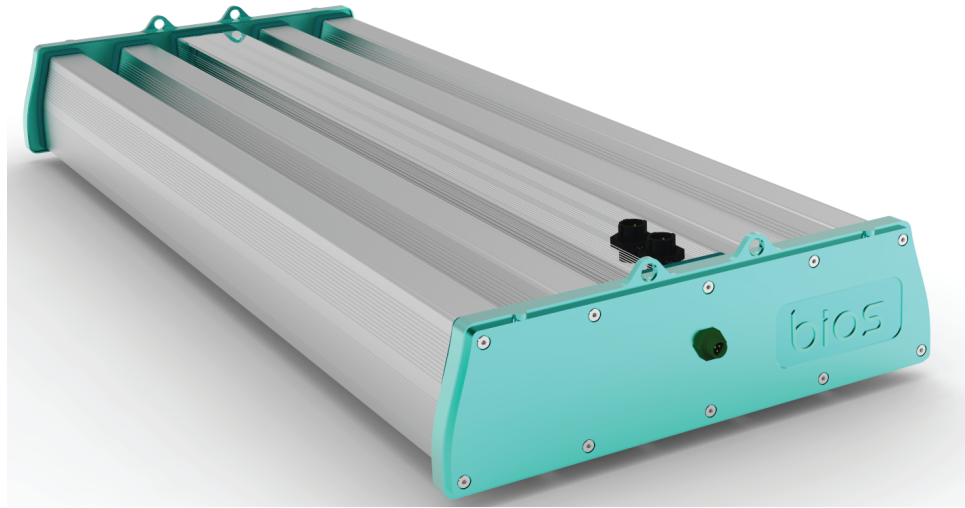

40% more PAR*

Powerful and Efficient
High Intensity LED
Top Light Fixture

Ideal for Direct 1:1
1000W HPS
Replacement

Waterproof Power Port

IP66 Rated

Protection from
IPM, watering
wands, and irrigation
leaks

Easy to clean

Built-in Wieland AC Connector
with internal power supply

Integrated Power Supply

- Connections to attach External PSU
- External Power Supply can be purchased separately

2.7 $\mu\text{mol}/\text{J}$ PPE

Daisy Chain Options

Voltage (V)	Max # Connected	Current (A)
277	3	3.8
347	4	3.0
480	6	2.2

Based on 14g cabling

* More PAR compared to standard HPS 1000W light fixture

Specifications

PPF: 2800 $\mu\text{mol/s}$