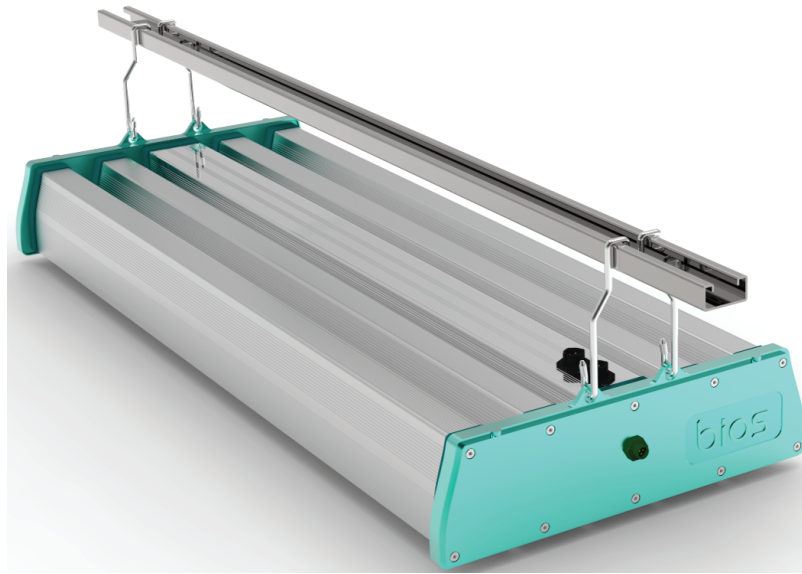

40% more PAR*

Powerful and Efficient
High Intensity LED
Top Light Fixture

Ideal for Direct 1:1
1000W HPS
Replacement

Waterproof Power Port

IP66 Rated

Protection from
IPM, watering
wands, and irrigation
leaks

Easy to clean

Built-in Wieland AC Connector
with internal power supply

Integrated Power Supply

- Connections to attach External PSU
- External Power Supply can be purchased separately

2.7 $\mu\text{mol}/\text{J}$ PPE

Daisy Chain Options

Voltage (V)	Max # Connected	Current (A)
277	3	3.8
347	4	3.0
480	6	2.2

Based on 14g cabling

* More PAR compared to standard HPS 1000W light fixture

Specifications

PPF: 2800 $\mu\text{mol/s}$