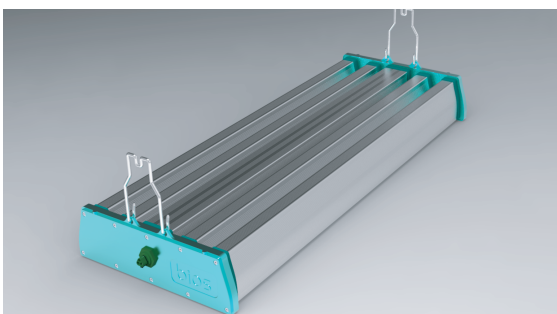

40% more PAR*

Powerful and Efficient
High Intensity LED
Top Light Fixture

Ideal for Direct 1:1
1000W HPS
Replacement

Waterproof Power Port

IP66 Rated

Protection from
IPM, watering
wands, and irrigation
leaks

Easy to clean

Built-in Wieland AC Connector
with internal power supply

Integrated Power Supply

- Connections to attach External PSU
- External Power Supply can be purchased separately

2.7 $\mu\text{mol}/\text{J}$ PPE

Daisy Chain Options

Voltage (V)	Max # Connected	Current (A)
277	3	3.8
347	4	3.0
480	6	2.2

Based on 14g cabling

* More PAR compared to standard HPS 1000W light fixture

Specifications

PPF: 2800 $\mu\text{mol/s}$

VOLTAGE: 277V to 480V

FIXTURE WATTAGE: 1040W

REPORTED LIFETIME: Q90 > 50,000 hours

DIMMING PROTOCOL: 0 to 10V

FIXTURE WEIGHT: 34.06 lbs / 15.45 kg*

SPECTRUM: Broad

DISTRIBUTION: 120° Beam Angle

WARRANTY: 7 Years Fixture, 5 Years PSU