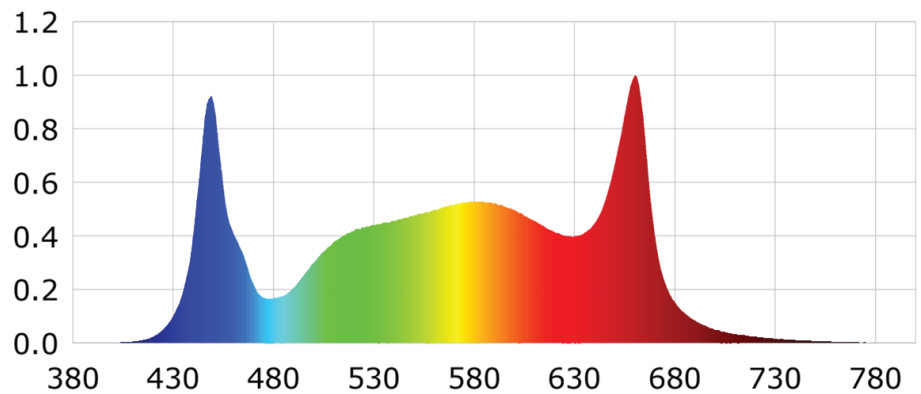

Daisy Chain Options

Voltage (V)	Max # Connected	Current (A)
277	3	3.8
347	4	3.0
480	6	2.2

Based on 14g cabling

* More PAR compared to standard HPS 1000W light fixture

Specifications

PPF: 2800 $\mu\text{mol/s}$